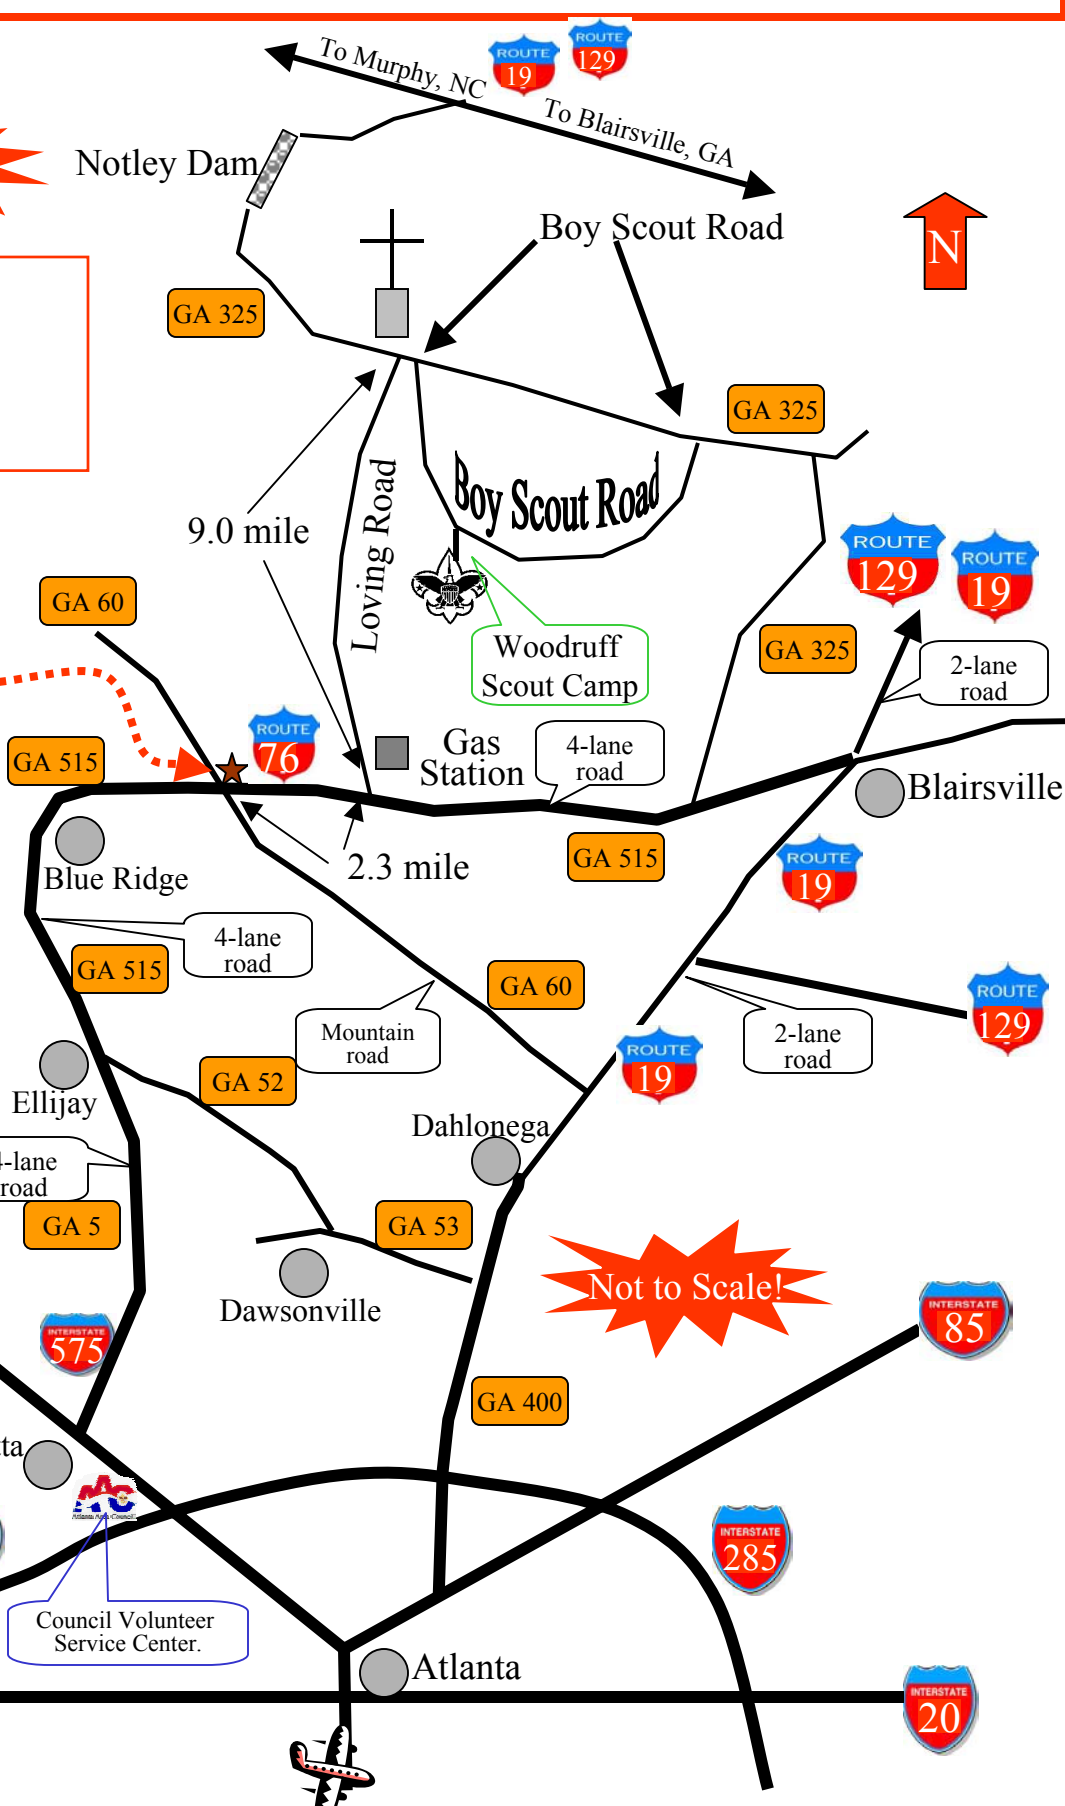

Directions to Robert W. Woodruff Scout Reservation

Not to Scale!

Address:

Robert W. Woodruff Scout Reservation
 10387 Boy Scout Road
 Blairsville, GA 30512

Directions:

Woodruff is approximately 2 hours drive from central Atlanta, best route is I-75 to I-575 to SR-515 (all are 4-lane)★. From the intersection of SR 515 & SR-60 travel east on SR-515 - 2.3 miles to Loving Rd. Turn North (left) on Loving Rd. and travel 9 miles until Loving ends at SR325. Turn right on SR325 and make an immediate right on to Boy Scout Road. Camp Woodruff is approx. 2.3 miles. (08/04/04)

Not to Scale!

Council Volunteer Service Center.